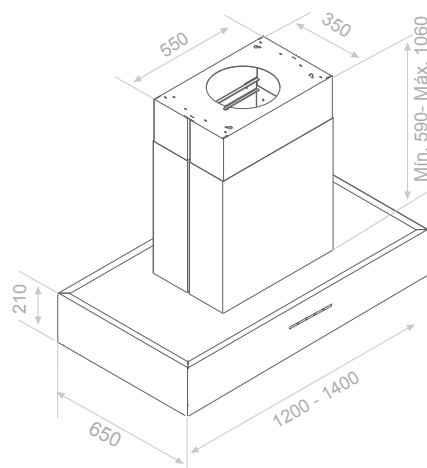

Soporte falso techo regulable.

Support faux plafond réglable.

Adjustable false ceiling support.

Tel. +34 93 757 94 11 - www.pando.es