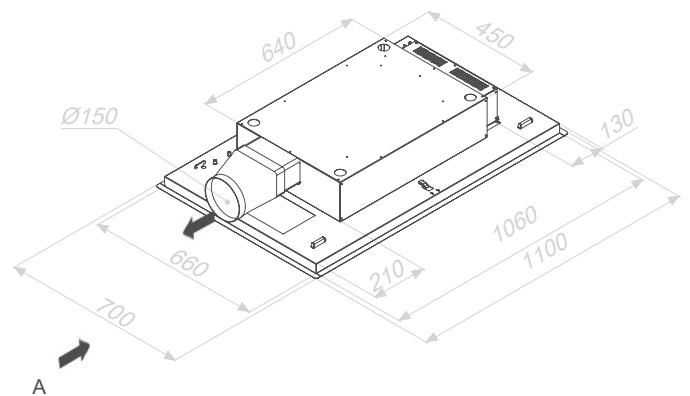

Conjunto botonera INOX de encastre a pared. Solo suministrado con la campana
Ensemble de touches INOX à encastrer au mur
Stainless steel button panel set for embedding in wal

Conjunto botonera esmaltado blanco de encastre a pared. Solo suministrado con la campana
Ensemble de touches Émaillé blanc à encastrer au mur
White enamel button panel set for embedding in wal

INCLUIDO / INCLUS / INCLUDED

Este modelo incorpora de serie 2 m de tubo de extracción de humos espiral Ø150 circular.
Ice modèle comprend en série 2 m de tube spirale d'extraction des fumées de Ø de 150 mm circulaire.

This model comes with 2 m of 150 diameter circular spiral extractor flue as standard.

Notas / Notes / Notes

Opción de cambio de led original a led de luz cálida de 3000K.
Suministrado con la campana.

Option de substitution du led d'origine par un led à lumière chaude de 3000 K (*) – Changement optionnel possible uniquement en usine.
Option of changing the original LED for a 3000K (*) warm light LED – Optional change only possible in factory.

Ver sección sobre características y recomendaciones para las campanas de Techo.
Voir rubrique sur les caractéristiques et recommandations pour les hottes de Plafond.
See final section on features and recommendations for the ceiling hoods.

Salida de humos de serie: Lateral corto
Évacuation des fumées en série : latérale courte
Standard fume outlet: short side

Apertura de puerta / Ouverture de portes / Door opening