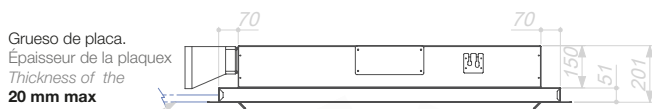

Apertura de puerta / Ouverture de portes / Door opening

VISTO POR A.
Veu de A
A view

Altura mínima falso techo
Hauteur minimale du faux-plafond
Minimum height of false ceiling

Medidas Encastre
Dimensions Encastrement
Built in Sizes

Motor Int.	210 mm	130 cm	1230 x 720
Motor Ext. Ø 200	300 mm	160 cm	1485 x 720
Motor Ext. □ 260 x 100	210 mm	190 cm	1825 x 720

Techo / Plafond / Ceiling

Inox - Esmaltado y cristal blanco Ral 9003

Inox - Émaillé et verre blanc

Stainless Steel - White enamel and glass

130 cm
160 cm
190 cm

AirLink

eco PLUS

LED ambient

Filters ALU.

Last TIME

SIA Safety