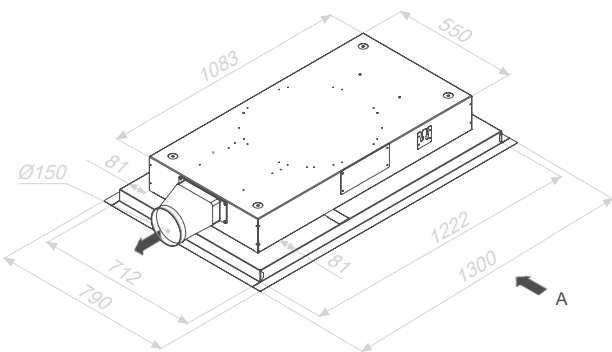

This model with the V.2450 duct-in-line remote motor and V.2350 roof motor system comes with 5 m of S.E.C. fume extractor flue as standard System®, interior Ø 203 mm and exterior Ø 253.

Interior / Intérieur